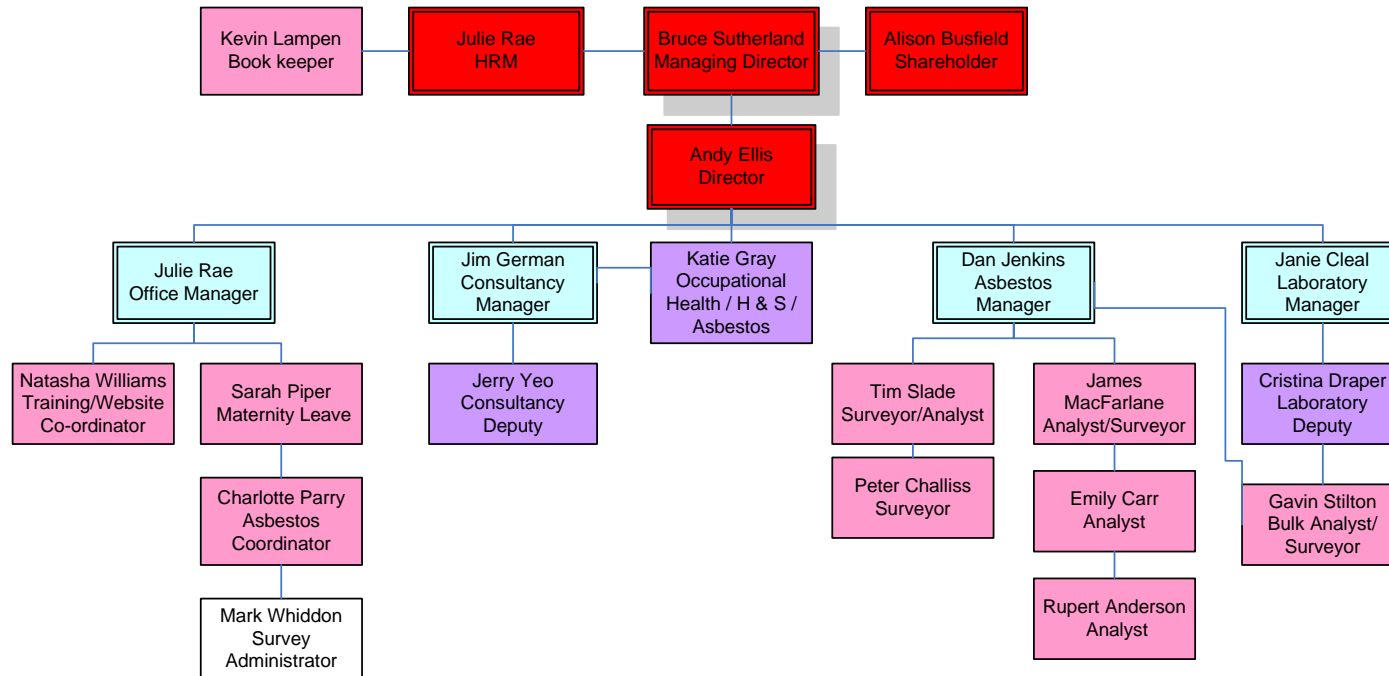

Noble

Management Structure

Key:
Red – Executive Committee
Blue – Managers
Purple – Department Leads
Pink – All other staff